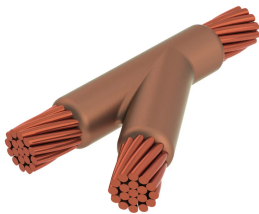

Cable to Cable, YR, 2/0 Concentric, 10.6 mm Conductor 1 OD, 7/16" Stranded Steel, 11.1 mm Conductor 2 OD

Data Solutions

KATALOGOVÉ ČÍSLO

YRC2GSFLH

nVent ERICO Cadweld graphite molds are designed and engineered for thousands of connection styles and conductor combinations.

VLASTNOSTI

Forms a permanent, low resistance connection

Provides a molecular bond

nVent ERICO Cadweld Exothermic Connections are rated with the same current capacity as the conductor

Portable installation equipment with no external source of power required

Installers can be easily trained to make nVent ERICO Cadweld Exothermic Connections

Connections can be visually inspected

VLASTNOSTI PRODUKTU

Mold Family: YR Mold Family

Conductor 1: 2/0 Concentric

Conductor 1 Outer Diameter, Nominal: 10.62mm

Conductor 2: 7/16" Stranded Steel

Conductor 2 Outer Diameter, Nominal: 11.1mm

Mold Split: Horizontal

Split Crucible: No

Wear Plates: No

Mold Only: No

Welding Material: 115 or 115PLUSF20, Sold Separately

Handle Clamp: L160, Sold Separately