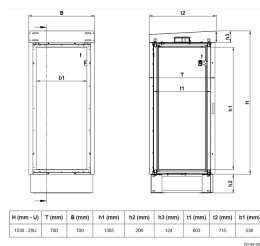

Outdoor Modular VENT Cabinet With Single Door, Fan, 1530H 29 U, 700W 730D

Data Solutions

KATALOGOVÉ ČÍSLO

10149-334

Telecom and Railway applications require sophisticated electronics in outdoor setups. nVent SCHROFF Outdoor cabinets shield such electronic components from extreme weather and vandalism, ensuring operational continuity. Modular construction allows multiple configurations in size and function along with multiple cooling options.

CERTIFICATIONS

VLASTNOSTI

Aluminium profile frame with removable, double-walled cladding

IP 55 or NEMA 12~

Double-walled

Extensive range of 19" cabinet accessories

Access to cabinet from front, all sides possible upon request

100 mm high plinth, 200 and 300 mm possible

Top cover with louvers, can be upgraded with fans or A/C unit