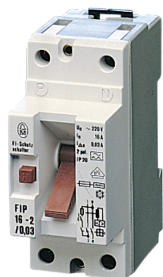

Power Distribution Modules According to DIN 43880, FI Safety Switch, 16 A, 30 mA

Data Solutions

KATALOGOVÉ ČÍSLO

20119-354

CERTIFICATIONS

VLASTNOSTI

Snaps onto DIN profile rail

For fitting into 19" distribution box or small distribution module

The freely selectable installation position enables a high degree of flexibility and efficiency in planning

Compact and easy to mount

VLASTNOSTI PRODUKTU

Product Type: Switch

Net Weight: 0.194kg

Množství v balení: 1