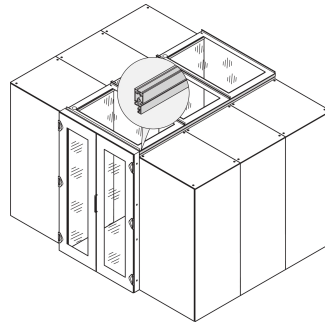

# Aisle Containment Top Cover With Safety Glass, 1200W 600D

### KATALOGOVÉ ČÍSLO

**21130-588**

Top cover in different depths to setup a aisle containment closing.

### VLASTNOSTI

Top covers to provide top cover for 2 cabinet rows

Suitable for an aisle width of 1200 mm

A top cover profile can raise the aisle height by 84 mm; please order separately

Top cover can be removed from inside (allows access to lighting and facilitates maintenance works)

## VLASTNOSTI PRODUKTU

---

Typ: Aisle Top Cover

Šířka: 600mm

Hloubka: 1200mm

Materiál: Ocel; Glass

Množství v balení: 1

Barva: Black Grey