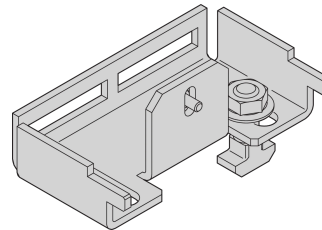

# Aisle Containment Top Cover With Safety Glass, 1200W 600D

### KATALOGOVÉ ČÍSLO

**21130-588**

Top cover in different depths to setup a aisle containment closing.

### VLASTNOSTI

Top covers to provide top cover for 2 cabinet rows

Suitable for an aisle width of 1200 mm

A top cover profile can raise the aisle height by 84 mm; please order separately

Top cover can be removed from inside (allows access to lighting and facilitates maintenance works)

## VLASTNOSTI PRODUKTU

---

Typ: Aisle Top Cover

Šířka: 600mm

Hloubka: 1200mm

Materiál: Ocel; Glass

Množství v balení: 1

Barva: Black Grey