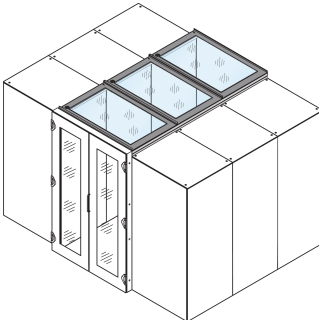

# Aisle Containment Top Cover With Safety Glass, 1200W 600D

### KATALOGOVÉ ČÍSLO

**21130-588**

Top cover in different depths to setup a aisle containment closing.

### VLASTNOSTI

Top covers to provide top cover for 2 cabinet rows

Suitable for an aisle width of 1200 mm

A top cover profile can raise the aisle height by 84 mm; please order separately

Top cover can be removed from inside (allows access to lighting and facilitates maintenance works)

## VLASTNOSTI PRODUKTU

---

Typ: Aisle Top Cover

Šířka: 600mm

Hloubka: 1200mm

Materiál: Ocel; Glass

Množství v balení: 1

Barva: Black Grey