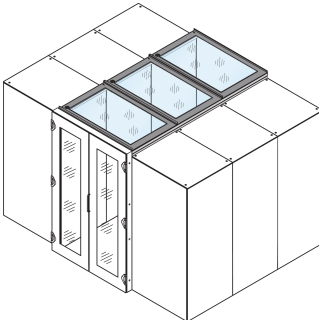

# Aisle Containment Top Cover With Safety Glass, 1200W 800D

### KATALOGOVÉ ČÍSLO

21130-589

Top cover in different depths to setup a aisle containment closing.

### VLASTNOSTI

Top covers to provide top cover for 2 cabinet rows

Suitable for an aisle width of 1200 mm

A top cover profile can raise the aisle height by 84 mm; please order separately

Top cover can be removed from inside (allows access to lighting and facilitates maintenance works)

## VLASTNOSTI PRODUKTU

---

Typ: Aisle Top Cover

Šířka: 800mm

Hloubka: 1200mm

Materiál: Ocel; Glass

Množství v balení: 1

Barva: Black Grey