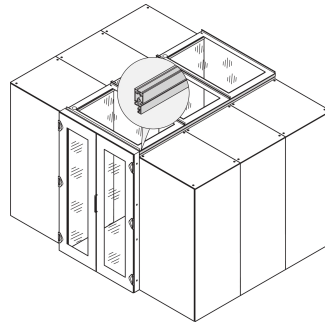

# Aisle Containment Top Cover With Safety Glass, 1200W 800D

### KATALOGOVÉ ČÍSLO

21130-589

Top cover in different depths to setup a aisle containment closing.

### VLASTNOSTI

Top covers to provide top cover for 2 cabinet rows

Suitable for an aisle width of 1200 mm

A top cover profile can raise the aisle height by 84 mm; please order separately

Top cover can be removed from inside (allows access to lighting and facilitates maintenance works)

## VLASTNOSTI PRODUKTU

---

Typ: Aisle Top Cover

Šířka: 800mm

Hloubka: 1200mm

Materiál: Ocel; Glass

Množství v balení: 1

Barva: Black Grey