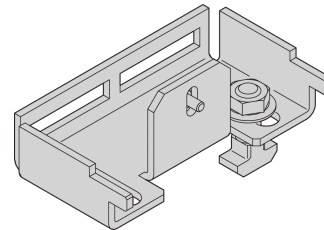

# Aisle Containment Top Cover With Safety Glass, 1200W 800D

### KATALOGOVÉ ČÍSLO

21130-589

Top cover in different depths to setup a aisle containment closing.

### VLASTNOSTI

Top covers to provide top cover for 2 cabinet rows

Suitable for an aisle width of 1200 mm

A top cover profile can raise the aisle height by 84 mm; please order separately

Top cover can be removed from inside (allows access to lighting and facilitates maintenance works)

## VLASTNOSTI PRODUKTU

---

Typ: Aisle Top Cover

Šířka: 800mm

Hloubka: 1200mm

Materiál: Ocel; Glass

Množství v balení: 1

Barva: Black Grey