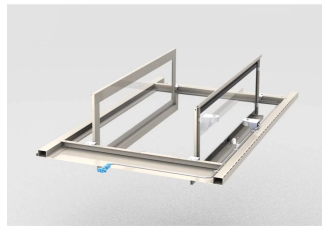

Aisle Containment Automatic Top Cover, 1200W 600D, RAL 7021

Data Solutions

KATALOGOVÉ ČÍSLO

21130-592

Top cover that can be automatically opened in case of an event on site.

CERTIFICATIONS

VLASTNOSTI

Automatic containment top covers open automatically in the event of fire so that the facility sprinkler systems can put out the fire. In normal operation, the top covers are kept closed by electromagnets and open when the floating contact of the fire detection system is opened

Suitable for an aisle width of 1200 mm

Top cover with safety glass, 7 mm

With the universal top cover profile, the aisle height can be increased by 84 mm; please order separately

The top cover can be removed from the inside. When opened, the top cover provides access to lighting and sprinkler systems above the containment system for maintenance work

Please order the control unit, which can be used to control up to 12 automatic top covers, separately

A 24 VDC power supply unit is required to operate the system. Please order separately

VLASTNOSTI PRODUKTU

Šířka: 600mm

Hloubka: 1200mm

Množství v balení: 1

Barva: Black Grey

Kód barvy: RAL 7021

Povrchová úprava: Strukturovaný Práškový

Materiál: Ocel; Glass

Product Type: Cover