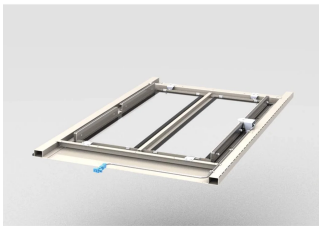

Aisle Containment Automatic Top Cover, 1200W 600D, RAL 7021

Data Solutions

KATALOGOVÉ ČÍSLO

21130-592

Top cover that can be automatically opened in case of an event on site.

CERTIFICATIONS

VLASTNOSTI

Automatic containment top covers open automatically in the event of fire so that the facility sprinkler systems can put out the fire. In normal operation, the top covers are kept closed by electromagnets and open when the floating contact of the fire detection system is opened

Suitable for an aisle width of 1200 mm

Top cover with safety glass, 7 mm

With the universal top cover profile, the aisle height can be increased by 84 mm; please order separately

The top cover can be removed from the inside. When opened, the top cover provides access to lighting and sprinkler systems above the containment system for maintenance work

Please order the control unit, which can be used to control up to 12 automatic top covers, separately

A 24 VDC power supply unit is required to operate the system. Please order separately

VLASTNOSTI PRODUKTU

Šířka: 600mm

Hloubka: 1200mm

Množství v balení: 1

Barva: Black Grey

Kód barvy: RAL 7021

Povrchová úprava: Strukturovaný Práškový

Materiál: Ocel; Glass

Product Type: Cover