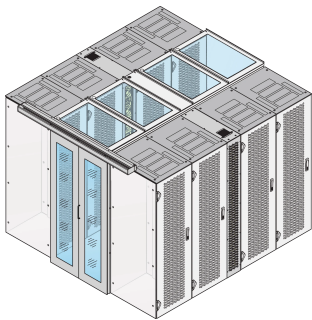

Aisle Containment Top Cover, 1200W 300D

Data Solutions

KATALOGOVÉ ČÍSLO

21130-648

Top cover in different depths to setup a aisle containment closing.

CERTIFICATIONS

VLASTNOSTI

Top covers to provide top cover for 2 cabinet rows

Suitable for an aisle width of 1200 mm

A top cover profile can raise the aisle height by 84 mm; please order separately

Top cover can be removed from inside (allows access to lighting and facilitates maintenance works)

VLASTNOSTI PRODUKTU

Typ: Aisle Top Cover

Šířka: 300mm

Hloubka: 1200mm

Materiál: Ocel

Množství v balení: 1

Barva: Black Grey

Kód barvy: RAL 7021