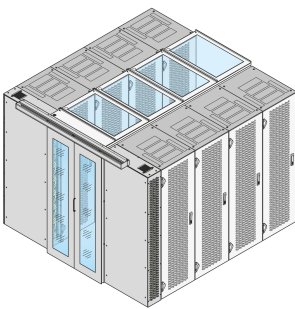

Aisle Containment Top Cover, 1200W 200D

Data Solutions

KATALOGOVÉ ČÍSLO

21130-649

Top cover in different depths to setup a aisle containment closing.

VLASTNOSTI

Top covers to provide top cover for 2 cabinet rows

Suitable for an aisle width of 1200 mm

A top cover profile can raise the aisle height by 84 mm; please order separately

Top cover can be removed from inside (allows access to lighting and facilitates maintenance works)

VLASTNOSTI PRODUKTU

Typ: Aisle Top Cover

Šířka: 200mm

Hloubka: 1200mm

Materiál: Ocel

Množství v balení: 1

Barva: Black Grey

Kód barvy: RAL 7021