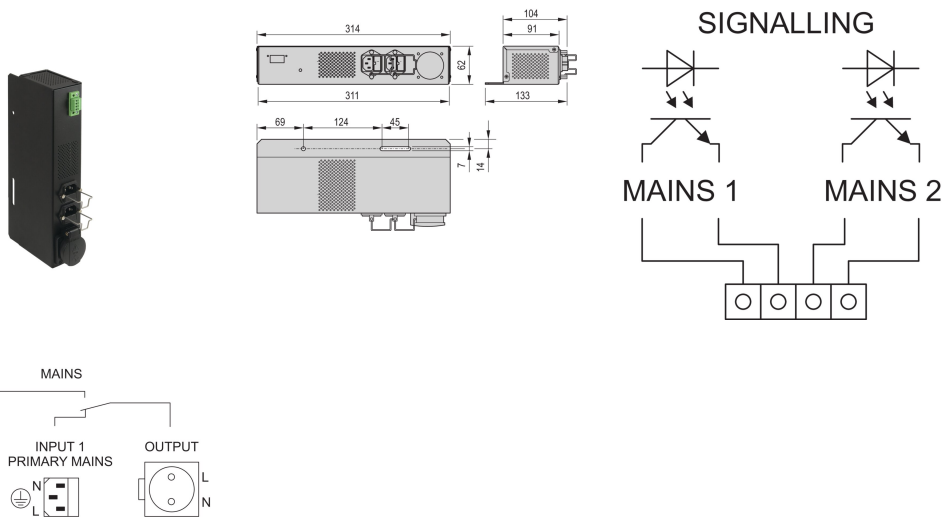

Varistar CP | LHX 20 AC-Mains Switch-Over

Data Solutions

KATALOGOVÉ ČÍSLO

23207-115

Automatic transfer switch with two inputs and one output for equipment with one power connection.

CERTIFICATIONS

VLASTNOSTI

Designed to mount in the cabinet, fixing on upright

Signaling: Mains 1/Mains 2 existent

Suitable for LHX 20 air/water heat exchanger

Input 2 x 100 ... 240 VAC

If one mains supply fails a switchover occurs to the other supply within 20 ms; consumers (e.g. air conditioners) are effectively supplied without interruption

AC mains changeover switch for secure (redundant) supply with 2 supply voltages

Automatic switching between two AC mains supplies (normal mains, emergency mains)

VLASTNOSTI PRODUKTU

Product Type: Power Redundancy Module

Hloubka: 120mm

Výška: 333mm

Šířka: 62mm

Net Weight: 1.7kg

Množství v balení: 1

DALŠÍ PODROBNOSTI O PRODUKTU

Please order country specific mains cable separately.

UPOZORNĚNÍ