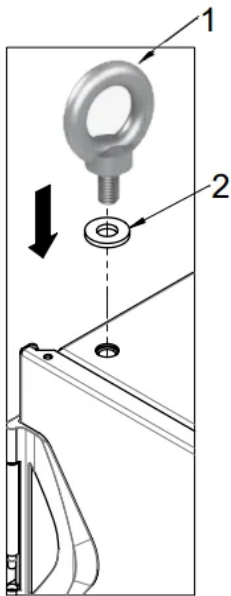

# Varistar CP Lifting Eye Kit for Flush Top Cover

### KATALOGOVÉ ČÍSLO

21620-020

Bolt on lifting eyes to lift and place cabinet without cabinet damage.