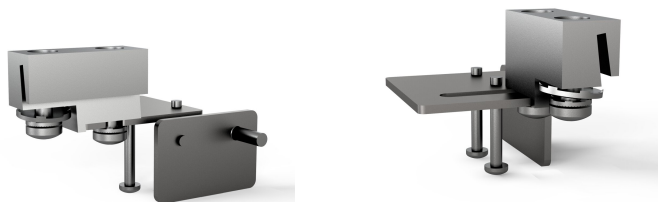

Varistar CP Door Switch Bracket

Data Solutions

KATALOGOVÉ ČÍSLO

24630-106

Door switch provides automation of lights, cooling units. The bracket is a mounting accessory with which the door control switch can be connected to the frame.

VLASTNOSTI

The bracket is a mounting accessory with which the door control switch can be connected to the frame

VLASTNOSTI PRODUKTU

Produktová řada: Varistar CP

Množství v balení: 1

Materiál: Stainless Steel