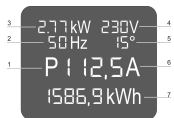

Socket Strip, IEC C13, Metered

Data Solutions

KATALOGOVÉ ČÍSLO

60110-296

PDU with local power meter. Relevant Power data are shown on an integrated display.

CERTIFICATIONS

VLASTNOSTI

Socket strips can be rotated through all four directions (in 90° increments) during installation

Socket Quantity: 8

Barva: Grey

Switched Outlets: Yes

Length: 438.5mm

Napětí střídavé: 230V

Hloubka: 44mm

Materiál: Hliník; Polyamide

Net Weight: 0.906kg