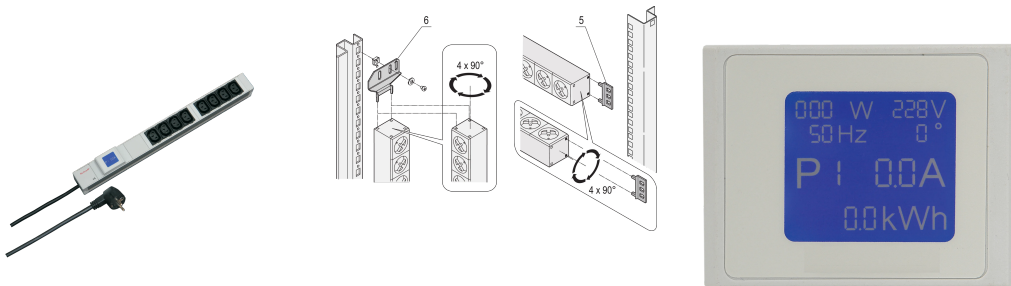

Socket Strip, IEC C13, Metered

Data Solutions

KATALOGOVÉ ČÍSLO

60110-296

PDU with local power meter. Relevant Power data are shown on an integrated display.

CERTIFICATIONS

VLASTNOSTI

Socket strips can be rotated through all four directions (in 90° increments) during installation

Mounting height 1 U

Integrated measurement and display via local display unit

Socket strips with IEC 60320-C13 sockets

Horizontal and vertical mounting

VLASTNOSTI PRODUKTU

Product Type: Socket Strip

Typ zásuvky: IEC C13

Socket Quantity: 8

Barva: Grey

Switched Outlets: Yes

Length: 438.5mm

Napětí střídavé: 230V

Hloubka: 44mm

Materiál: Hliník; Polyamide

Net Weight: 0.906kg