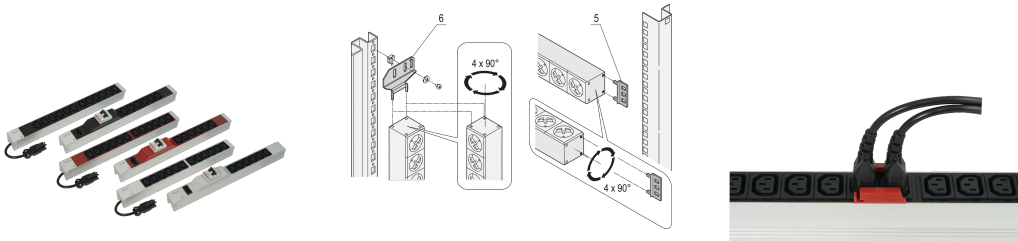

Socket Strip, IEC C13, With Wieland® Input, C13, 12 Sockets, 19", Red

Data Solutions

KATALOGOVÉ ČÍSLO

60110-342

Modular, compact PDU with many function elements. Using a 1 U by 1 U aluminum chassis the PDU can easily be integrated in a rack. The Wieland connector allows easy combination with different power input cords.

CERTIFICATIONS

VLASTNOSTI

Input via Wieland® GST 18 plug

Installation height 1 U

In accordance with IEC 60320

Horizontal or vertical mounting

Output via IEC 60320 C-13 sockets

Socket strips can be rotated through all four directions (in 90° increments) during fitting

VLASTNOSTI PRODUKTU

Typ zásuvky: IEC C13

Socket Quantity: 12

Switched Outlets: No

Napětí střídavé: 230V

Množství v balení: 1

Barva: Red

Hloubka: 44mm

Povrchová úprava: Anodized

Length: 438.5mm

Materiál: Hliník; Polyamide

Product Type: Socket Strip

Net Weight: 0.72kg

DALŠÍ PODROBNOSTI O PRODUKTU

Please order mounting bracket for vertical mounting separately.