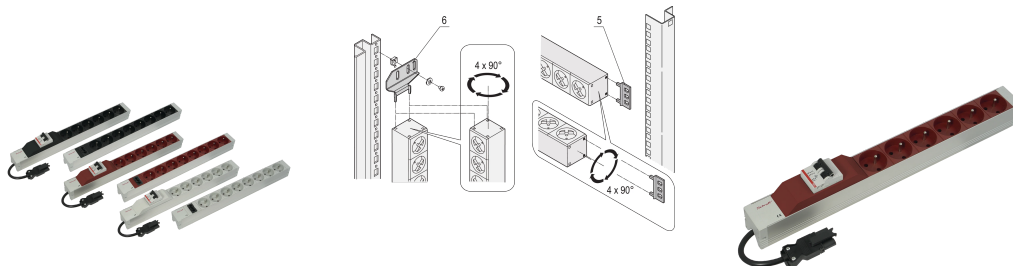

Socket Strip, UTE, With Wieland® Input, 8 Sockets, 19", White

Data Solutions

KATALOGOVÉ ČÍSLO

60110-346

Modular, compact PDU with many function elements. Using a 1 U by 1 U aluminum chassis the PDU can easily be integrated in a rack. The Wieland connector allows easy combination with different power input cords.

CERTIFICATIONS

VLASTNOSTI

Input via Wieland® GST 18 plug

Socket strips can be rotated through all four directions (in 90° increments) during fitting

Output via UTE sockets

Horizontal or vertical mounting

Installation height 1 U

In accordance with NFC 61-303

VLASTNOSTI PRODUKTU

Typ zásuvky: UTE

Socket Quantity: 8

Switched Outlets: No

Napětí střídavé: 230V

Množství v balení: 1

Barva: White

Hloubka: 44mm

Povrchová úprava: Anodized

Length: 438.5mm

Materiál: Hliník; Polyamide

Product Type: Socket Strip

Net Weight: 0.67kg

DALŠÍ PODROBNOSTI O PRODUKTU

Please order mounting bracket for vertical mounting separately.