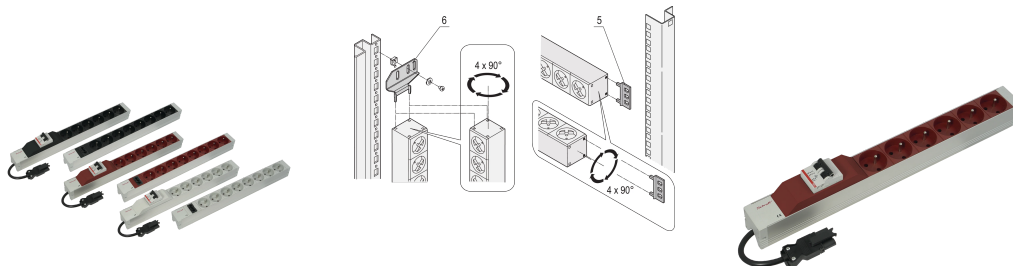

Socket Strip, UTE, With Wieland® Input, 8 Sockets, 19", Black

Data Solutions

KATALOGOVÉ ČÍSLO

60110-347

Modular, compact PDU with many function elements. Using a 1 U by 1 U aluminum chassis the PDU can easily be integrated in a rack. The Wieland connector allows easy combination with different power input cords.

CERTIFICATIONS

VLASTNOSTI

Input via Wieland® GST 18 plug

Socket strips can be rotated through all four directions (in 90° increments) during fitting

Output via UTE sockets

Horizontal or vertical mounting

Installation height 1 U

In accordance with NFC 61-303

VLASTNOSTI PRODUKTU

Typ zásuvky: UTE

Socket Quantity: 8

Switched Outlets: No

Napětí střídavé: 230V

Množství v balení: 1

Barva: Black

Hloubka: 44mm

Povrchová úprava: Anodized

Length: 438.5mm

Materiál: Hliník; Polyamide

Product Type: Socket Strip

Net Weight: 0.641kg

DALŠÍ PODROBNOSTI O PRODUKTU

Please order mounting bracket for vertical mounting separately.