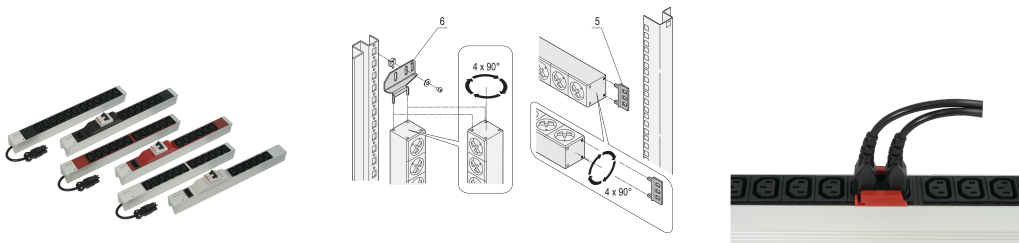

Socket Strip, IEC C13, With Wieland® Input, C13, 6 Sockets, 19", White, With Overcurrent Protection

Data Solutions

KATALOGOVÉ ČÍSLO

60110-349

Modular, compact PDU with many function elements. Using a 1 U by 1 U aluminum chassis the PDU can easily be integrated in a rack. The Wieland connector allows easy combination with different power input cords.

CERTIFICATIONS

VLASTNOSTI

Input via Wieland® GST 18 plug

Installation height 1 U

In accordance with IEC 60320

Horizontal or vertical mounting

Output via IEC 60320 C-13 sockets

Socket strips can be rotated through all four directions (in 90° increments) during fitting

VLASTNOSTI PRODUKTU

Typ zásuvky: IEC C13

Socket Quantity: 6

Switched Outlets: No

Napětí střídavé: 230V

Function: Overcurrent Protection

Množství v balení: 1

Barva: Grey

Hloubka: 44mm

Povrchová úprava: Anodized

Length: 438.5mm

Materiál: Hliník; Polyamide

Product Type: Socket Strip

Net Weight: 0.87kg

DALŠÍ PODROBNOSTI O PRODUKTU

Please order mounting bracket for vertical mounting separately.