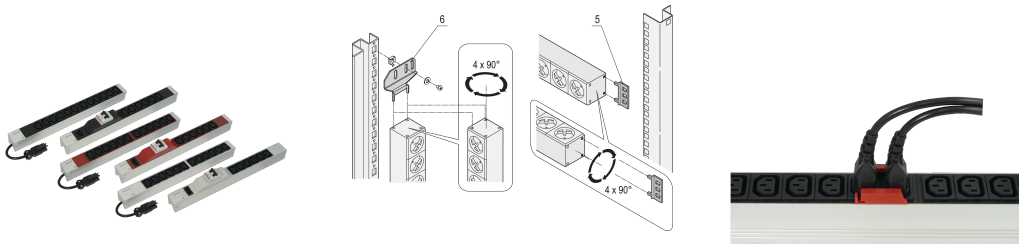

Socket Strip, IEC C13, With Wieland® Input, C13, 6 Sockets, 19", Black, With Overcurrent Protection

Data Solutions

KATALOGOVÉ ČÍSLO

60110-350

Modular, compact PDU with many function elements. Using a 1 U by 1 U aluminum chassis the PDU can easily be integrated in a rack. The Wieland connector allows easy combination with different power input cords.

CERTIFICATIONS

VLASTNOSTI

Input via Wieland® GST 18 plug

Installation height 1 U

In accordance with IEC 60320

Horizontal or vertical mounting

Output via IEC 60320 C-13 sockets

Socket strips can be rotated through all four directions (in 90° increments) during fitting

VLASTNOSTI PRODUKTU

Typ zásuvky: IEC C13

Socket Quantity: 6

Switched Outlets: No

Napětí střídavé: 230V

Function: Overcurrent Protection

Množství v balení: 1

Barva: Black

Hloubka: 44mm

Povrchová úprava: Anodized

Length: 438.5mm

Materiál: Hliník; Polyamide

Product Type: Socket Strip

Net Weight: 0.89kg

DALŠÍ PODROBNOSTI O PRODUKTU

Please order mounting bracket for vertical mounting separately.