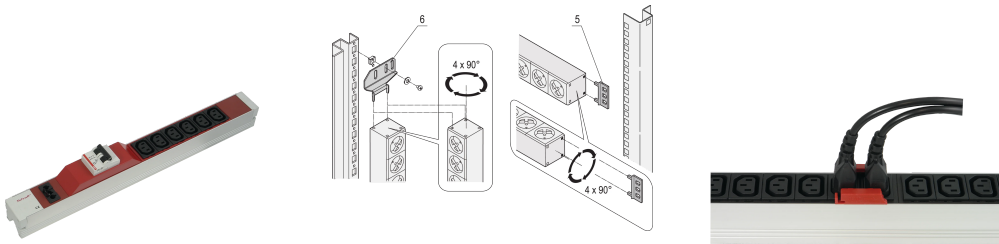

Socket Strip, IEC C13, With Wieland® Input, C13, 6 Sockets, 19", Red, With Overcurrent Protection

Data Solutions

KATALOGOVÉ ČÍSLO

60110-351

Modular, compact PDU with many function elements. Using a 1 U by 1 U aluminum chassis the PDU can easily be integrated in a rack. The Wieland connector allows easy combination with different power input cords.

CERTIFICATIONS

VLASTNOSTI

Input via Wieland® GST 18 plug

Installation height 1 U

In accordance with IEC 60320

Horizontal or vertical mounting

Output via IEC 60320 C-13 sockets

Socket strips can be rotated through all four directions (in 90° increments) during fitting

VLASTNOSTI PRODUKTU

Typ zásuvky: IEC C13

Socket Quantity: 6

Switched Outlets: No

Napětí střídavé: 230V

Function: Overcurrent Protection

Množství v balení: 1

Barva: Red

Hloubka: 44mm

Povrchová úprava: Anodized

Length: 438.5mm

Materiál: Hliník; Polyamide

Product Type: Socket Strip

Net Weight: 0.9kg

DALŠÍ PODROBNOSTI O PRODUKTU

Please order mounting bracket for vertical mounting separately.