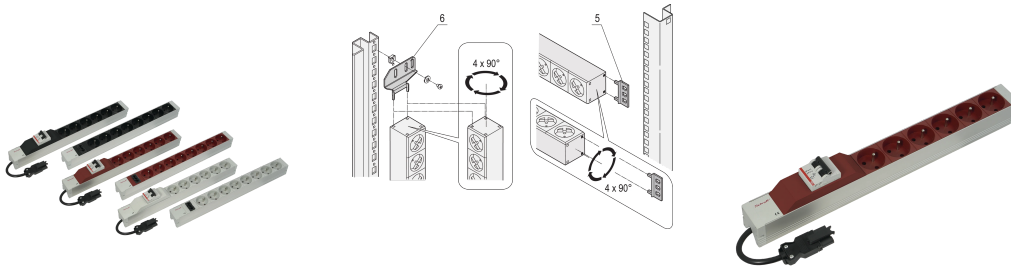

# Socket Strip, UTE, With Wieland® Input, 6 Sockets, 19", Black, With Overcurrent Protection

### KATALOGOVÉ ČÍSLO

60110-356

Modular, compact PDU with many function elements. Using a 1 U by 1 U aluminum chassis the PDU can easily be integrated in a rack. The Wieland connector allows easy combination with different power input cords.

### VLASTNOSTI

Input via Wieland® GST 18 plug

Socket strips can be rotated through all four directions (in 90° increments) during fitting

Output via UTE sockets

Horizontal or vertical mounting

Installation height 1 U

## VLASTNOSTI PRODUKTU

---

Typ zásuvky: UTE

Socket Quantity: 6

Switched Outlets: No

Napětí střídavé: 230V

Function: Overcurrent Protection

Množství v balení: 1