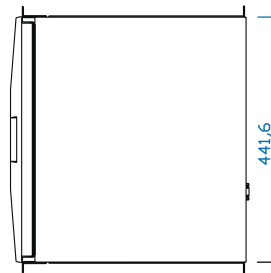

19" Drawer With Keyboard 1 U, Touchpad, RAL 9005, USA Keyboard

Data Solutions

KATALOGOVÉ ČÍSLO

60118-567

19" rack mountable drawer with keyboard with full extension.

CERTIFICATIONS

VLASTNOSTI

Extendable 1 U drawer with keyboard including function keys, number pad, touchpad

Locking at full extension and in the inserted state

Connection to USB for keyboard and mouse

Installation dimension 19" rail distance (c-dimension) from 470 ... 700 mm)

Color jet black (RAL 9005)

VLASTNOSTI PRODUKTU