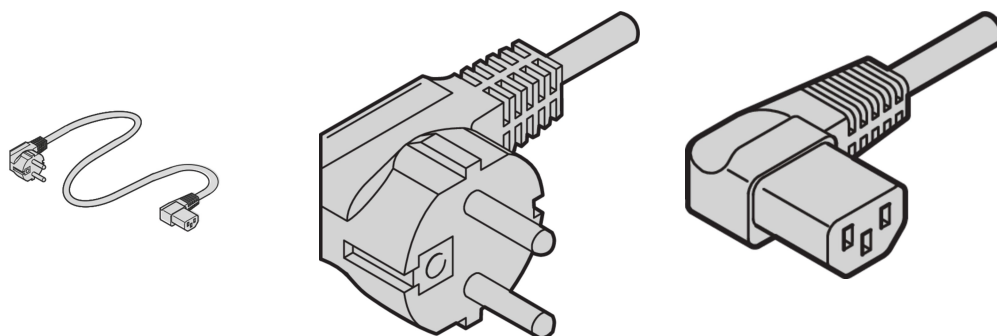

Mains Cable, SCHUKO/UTE to IEC C13-Angled, 2.5 m Grey

Data Solutions

KATALOGOVÉ ČÍSLO

60704-020

nVent SCHROFF Mains cable provides practical, universal fastening with variable attachment facilities. They are general in nature and fit in to different applications like Fans, cabinet lights, etc., Industrial PC connections, Uninterruptible power supplies, Systems.

CERTIFICATIONS

VLASTNOSTI

Applications: Fans, cabinet lights, Industrial PC connections, Uninterruptible power supplies and Systems

VLASTNOSTI PRODUKTU

Input Connector: SCHUKO / UTE

Output Connector: IEC C13

Length: 2500mm

Množství v balení: 1

Barva: Grey

Connector Type: Angled

Materiál: PVC

Product Type: Cable

Gross Weight: 0.271kg

UPOZORNĚNÍ