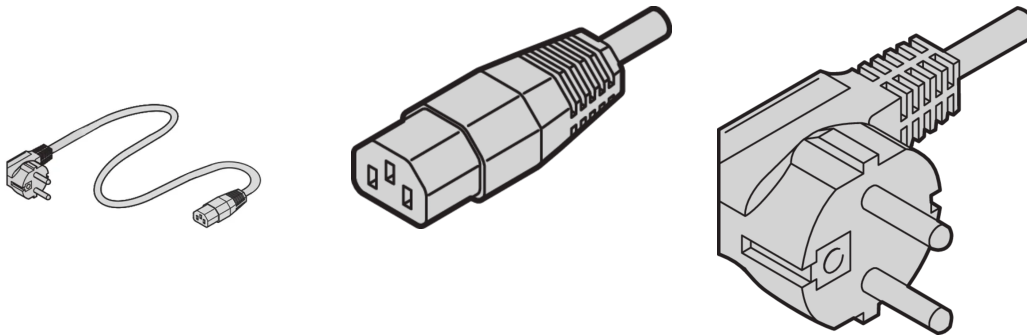

Mains Cable, SCHUKO/UTE to IEC C13, 2.5 m, Black

Data Solutions

KATALOGOVÉ ČÍSLO

62150-191

nVent SCHROFF Mains cable provides practical, universal fastening with variable attachment facilities. They are general in nature and fit in to different applications like Fans, cabinet lights, etc., Industrial PC connections, Uninterruptible power supplies, Systems.

CERTIFICATIONS

VLASTNOSTI

Applications: Fans, cabinet lights, Industrial PC connections, Uninterruptible power supplies and Systems

VLASTNOSTI PRODUKTU

Input Connector: SCHUKO / UTE

Output Connector: IEC C13

Length: 2500mm

Množství v balení: 1

Barva: Black

Connector Type: Straight

Materiál: PVC

Product Type: Cable

Net Weight: 0.281kg

UPOZORNĚNÍ