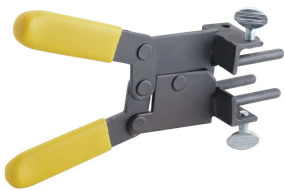

Handle Clamp, Mini EZ

Data Solutions

VLASTNOSTI

Mini EZ Handle Clamps are typically included with the mold

See specific nVent ERICO Cadweld mold or nVent ERICO Cadweld kit requirements to determine the handle clamp requirements