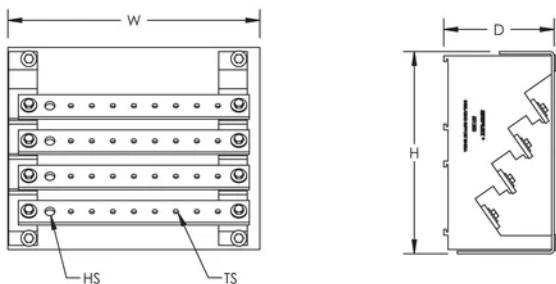

Katalogové číslo	TR-400A
Max Working Voltage, IEC (Ui)	1000
Peak Short Circuit Current (Ipk)	34kA
Short Term Withstand Current (Icw) 1s	28kA
Line Side Number of Connections	1
Load Side Number of Connections	8
Hole Size (HS)	12mm
Thread Size (TS)	M6
Hloubka (D)	140mm
Height (H)	240mm
Width (W)	300mm
Unit Weight	2.83kg
Flammability Rating	UL® 94V-0
Complies With	IEC® 60439.1 IEC® 61439.1 IEC® 60695-2-11 (Glow Wire Test 960 °C)

DALŠÍ PODROBNOSTI O PRODUKTU

Line side and load side number of connections are per pole.

DIAGRAMS

UPOZORNĚNÍ

Produkty nVent musí být instalovány a používány pouze tak, jak je uvedeno v instrukčních listech a materiálech pro školení nVent. Instrukční listy jsou k dispozici na www.nvent.com a od vašeho zástupce zákaznického servisu nVent. Nesprávná instalace, zneužití, nesprávné použití nebo jiný nedostatek úplného dodržování pokynů a varování nVent může způsobit selhání produktu, poškození majetku, vážné zranění osob a smrt a/nebo zrušit vaši záruku.