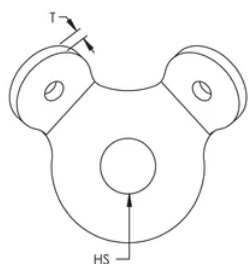

### SPECIFIKACE

**Povrchová úprava:** Electrogalvanized

**Materiál:** Ocel

Table 1/1

| Katalogové číslo | Article Number | Brace Size    | Hole Size (HS) | Thickness (T) | UL Listed Load |
|------------------|----------------|---------------|----------------|---------------|----------------|
| CSBURC38         | 402198         | #12, #18, #36 | 11mm           | 4.27mm        | 3430N          |
| CSBURC58         | 402200         | #12, #18, #36 | 17mm           | 4.27mm        | 3430N          |
| CSBURC12         | 402199         | #12, #18, #36 | 14mm           | 4.27mm        | 3430N          |

## DALŠÍ PODROBNOSTI O PRODUKTU

---

Brace member is not included.

Mount to the structure using the center hole. Loop cable through the holes in the bent tabs and swage in place.

| UL Loads    |              |             |
|-------------|--------------|-------------|
| Part Number | Brace Member | Load Rating |
| CSBURC38    | CSB12CBL     | 1859 N      |
|             | CSB18CBL     | 3434 N      |
|             | CSB36CBL     | 8492 N      |
| CSBURC12    | CSB12CBL     | 1859 N      |
|             | CSB18CBL     | 3434 N      |
|             | CSB36CBL     | 8492 N      |
| CSBURC58    | CSB12CBL     | 1859 N      |
|             | CSB18CBL     | 3434 N      |
|             | CSB36CBL     | 8492 N      |

## DIAGRAMS

---