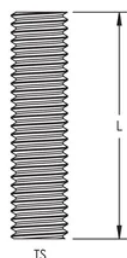

DIAGRAMS

UPOZORNĚNÍ

Produkty nVent musí být instalovány a používány pouze tak, jak je uvedeno v instrukčních listech a materiálech pro školení nVent. Instrukční listy jsou k dispozici na www.nvent.com a od vašeho zástupce zákaznického servisu nVent. Nesprávná instalace, zneužití, nesprávné použití nebo jiný nedostatek úplného dodržování pokynů a varování nVent může způsobit selhání produktu, poškození majetku, vážné zranění osob a smrt a/nebo zrušit vaši záruku.