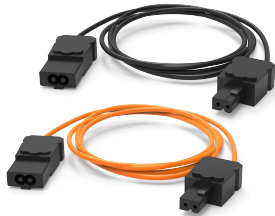

Compact LED Light Connection Cable, CELC

Ready-to-use cables for power supply. Cables are available in orange and black.

PRŮMYSLOVÉ NORMY

IP20

VLASTNOSTI

Benefit: fast, tool-free assembly, thanks to pre-fabricated connectors

Advantage: pre-fabricated cables to be used with LED enclosure lights, make installation faster and easier

Feature: connection cables for compact LED enclosure light

SPECIFIKACE

Materiál: Plast
Povrchová úprava: Smooth Matte

Table 1/1

Katalogové číslo	Length	Barva	Nominální napětí	Vstupní napětí AC	Cable Type
CELC3001PB	3000mm	Black	250V	250V max	Connection Cable
CELC3001PO	3000mm	Orange	250V	250V max	Connection Cable
CELC3001PBUL	3000mm	Black	250V	250V max	Connection Cable