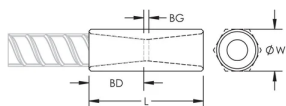

Hex Width (W): 17 mm

Length (L): 49mm

Bar Depth (BD): 18mm

Bar Gap (BG): 13mm

Unit Weight: 0.06 kg

Designed to Meet: AASHTO;ABNT NBR 8548:1984;ACI 318 Type 1 (125% Specified Yield);ACI 318 Type 2 (Specified Tensile);ACI 349;ACI 359;AS3600

Množství v balení: 350

DALŠÍ PODROBNOSTI O PRODUKTU

Bar dimensions and weights listed may vary by region. Coupler sizes not shown may be available by special order. Contact your nVent LENTON representative for more information.

Suffix "EE" has been added to some part numbers to clarify design version among regions.

DIAGRAMS

UPOZORNĚNÍ

Produkty nVent musí být instalovány a používány pouze tak, jak je uvedeno v instrukčních listech a materiálech pro školení nVent. Instrukční listy jsou k dispozici na www.nvent.com a od vašeho zástupce zákaznického servisu nVent. Nesprávná instalace, zneužití, nesprávné použití nebo jiný nedostatek úplného dodržování pokynů a varování nVent může způsobit selhání produktu, poškození majetku, vážné zranění osob a smrt a/nebo zrušit vaši záruku.

North America

+1.800.753.9221

Option 1 – Customer Care

Option 2 – Technical

Support

Europe

Netherlands:

+31 800-0200135

France:

+33 800 901 793

Europe

Germany:

800 1890272

Other Countries:

+31 13 5835404