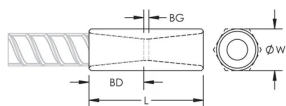

Bar Depth (BD): 21mm

Bar Gap (BG): 13mm

Unit Weight: 0.13 kg

Designed to Meet: AASHTO; ABNT NBR 8548:1984; ACI 318 Type 1 (125% Specified Yield); ACI 318 Type 2 (Specified Tensile); ACI 349; ACI 359; AS3600

DALŠÍ PODROBNOSTI O PRODUKTU

Bar dimensions and weights listed may vary by region. Coupler sizes not shown may be available by special order. Contact your nVent LENTON representative for more information.

Suffix "EE" has been added to some part numbers to clarify design version among regions.

DIAGRAMS

UPOZORNĚNÍ

Produkty nVent musí být instalovány a používány pouze tak, jak je uvedeno v instrukčních listech a materiálech pro školení nVent. Instrukční listy jsou k dispozici na www.nvent.com a od vašeho zástupce zákaznického servisu nVent. Nesprávná instalace, zneužití, nesprávné použití nebo jiný nedostatek úplného dodržování pokynů a varování nVent může způsobit selhání produktu, poškození majetku, vážné zranění osob a smrt a/nebo zrušit vaši záruku.

North America

+1.800.753.9221

Option 1 – Customer Care

Option 2 – Technical

Support

Europe

Netherlands:

+31 800-0200135

France:

+33 800 901 793

Europe

Germany:

800 1890272

Other Countries:

+31 13 5835404