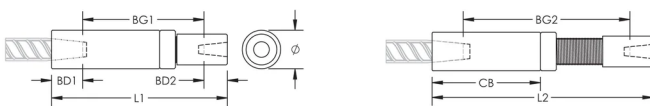

Diameter (Ø): 35 mm

Length 1 (L1): 197 mm

Length 2 (L2): 260 mm

Bar Depth 1 (BD1): 35mm

Bar Depth 2 (BD2): 24mm

Bar Gap 1 (BG1): 138mm

Bar Gap 2 (BG2): 201mm

Coupler Body (CB): 126mm

Unit Weight: 1.3 kg

Designed to Meet: AASHTO; ABNT NBR 8548:1984; ACI 318 Type 1 (125% Specified Yield); ACI 318 Type 2 (Specified Tensile); ACI 349; ACI 359; AS3600

Množství v balení: 14

DALŠÍ PODROBNOSTI O PRODUKTU

Bar dimensions and weights listed may vary by region. Coupler sizes not shown may be available by special order. Contact your nVent LENTON representative for more information.

DIAGRAMS

UPOZORNĚNÍ

Produkty nVent musí být instalovány a používány pouze tak, jak je uvedeno v instrukčních listech a materiálech pro školení nVent. Instrukční listy jsou k dispozici na www.nvent.com a od vašeho zástupce zákaznického servisu nVent. Nesprávná instalace, zneužití, nesprávné použití nebo jiný nedostatek úplného dodržování pokynů a varování nVent může způsobit selhání produktu, poškození majetku, vážné zranění osob a smrt a/nebo zrušit vaši záruku.