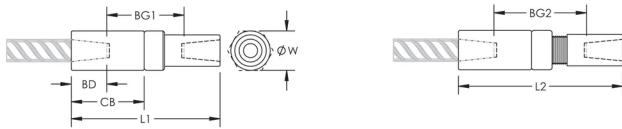

Unit Weight: 0.89 kg

Designed to Meet: AASHTO; ABNT NBR 8548:1984; ACI 318 Type 1 (125% Specified Yield); ACI 318 Type 2 (Specified Tensile); ACI 349; ACI 359; AS3600

DALŠÍ PODROBNOSTI O PRODUKTU

Bar dimensions and weights listed may vary by region. Coupler sizes not shown may be available by special order. Contact your nVent LENTON representative for more information.

Suffix "EE" has been added to some part numbers to clarify design version among regions.

DIAGRAMS

UPOZORNĚNÍ

Produkty nVent musí být instalovány a používány pouze tak, jak je uvedeno v instrukčních listech a materiálech pro školení nVent. Instrukční listy jsou k dispozici na www.nvent.com a od vašeho zástupce zákaznického servisu nVent. Nesprávná instalace, zneužití, nesprávné použití nebo jiný nedostatek úplného dodržování pokynů a varování nVent může způsobit selhání produktu, poškození majetku, vážné zranění osob a smrt a/nebo zrušit vaši záruku.

North America

+1.800.753.9221
Option 1 – Customer Care
Option 2 – Technical
Support

Europe

Netherlands:
+31 800-0200135
France:
+33 800 901 793

Europe

Germany:
800 1890272
Other Countries:
+31 13 5835404

APAC

Shanghai:
+ 86 21 2412 1618/19
Sydney:
+61 2 9751 8500

Naše portfolio silných značek:

CADDY ERICO HOFFMAN ILSCO SCHROFF TRACHTE