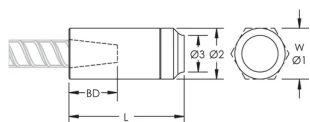

Bar Depth (BD): 42mm

Unit Weight: 1.9 kg

Designed to Meet: AASHTO;ABNT NBR 8548:1984;ACI 318 Type 1 (125% Specified Yield);ACI 318 Type 2 (Specified Tensile);ACI 349;ACI 359;AS3600

Množství v balení: 8

DALŠÍ PODROBNOSTI O PRODUKTU

Bar dimensions and weights listed may vary by region. Coupler sizes not shown may be available by special order. Contact your nVent LENTON representative for more information.

The design of the weld, the selection of electrode, and other relevant choices depend on the chemical and physical properties of the structural steel to which the couplers are welded. Engineers who design assemblies should adhere to all appropriate regulations.

DIAGRAMS

UPOZORNĚNÍ

Produkty nVent musí být instalovány a používány pouze tak, jak je uvedeno v instrukčních listech a materiálech pro školení nVent. Instrukční listy jsou k dispozici na www.nvent.com a od vašeho zástupce zákaznického servisu nVent. Nesprávná instalace, zneužití, nesprávné použití nebo jiný nedostatek úplného dodržování pokynů a varování nVent může způsobit selhání produktu, poškození majetku, vážné zranění osob a smrt a/nebo zrušit vaši záruku.

North America

+1.800.753.9221

Option 1 – Customer Care

Option 2 – Technical

Support

Europe

Netherlands:

+31 800-0200135

France:

+33 800 901 793

Europe

Germany:

800 1890272

Other Countries:

+31 13 5835404