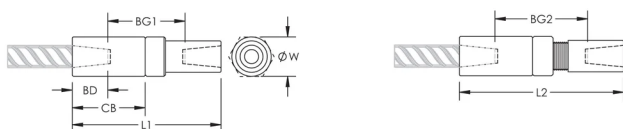

DALŠÍ PODROBNOSTI O PRODUKTU

Bar dimensions and weights listed may vary by region. Coupler sizes not shown may be available by special order. Contact your nVent LENTON representative for more information.

Suffix "EE" has been added to some part numbers to clarify design version among regions.

DIAGRAMS

UPOZORNĚNÍ

Produkty nVent musí být instalovány a používány pouze tak, jak je uvedeno v instrukčních listech a materiálech pro školení nVent. Instrukční listy jsou k dispozici na www.nvent.com a od vašeho zástupce zákaznického servisu nVent. Nesprávná instalace, zneužití, nesprávné použití nebo jiný nedostatek úplného dodržování pokynů a varování nVent může způsobit selhání produktu, poškození majetku, vážné zranění osob a smrt a/nebo zrušit vaši záruku.

North America

+1.800.753.9221
Option 1 – Customer Care
Option 2 – Technical
Support

Europe

Netherlands:
+31 800-0200135
France:
+33 800 901 793

Europe

Germany:
800 1890272
Other Countries:
+31 13 5835404

APAC

Shanghai:
+ 86 21 2412 1618/19
Sydney:
+61 2 9751 8500

Naše portfolio silných značek:

CADDY ERICO HOFFMAN ILSCO SCHROFF TRACHTE