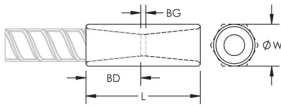

Length (L): 107mm

Bar Depth (BD): 46mm

Bar Gap (BG): 15mm

Unit Weight: 0.61 kg

Designed to Meet: AASHTO; ABNT NBR 8548:1984; ACI 318 Type 1 (125% Specified Yield); ACI 318 Type 2 (Specified Tensile); ACI 349; ACI 359; AS3600

DALŠÍ PODROBNOSTI O PRODUKTU

Bar dimensions and weights listed may vary by region. Coupler sizes not shown may be available by special order. Contact your nVent LENTON representative for more information.

Suffix "EE" has been added to some part numbers to clarify design version among regions.

DIAGRAMS

UPOZORNĚNÍ

Produkty nVent musí být instalovány a používány pouze tak, jak je uvedeno v instrukčních listech a materiálech pro školení nVent. Instrukční listy jsou k dispozici na www.nvent.com a od vašeho zástupce zákaznického servisu nVent. Nesprávná instalace, zneužití, nesprávné použití nebo jiný nedostatek úplného dodržování pokynů a varování nVent může způsobit selhání produktu, poškození majetku, vážné zranění osob a smrt a/nebo zrušit vaši záruku.

North America

+1.800.753.9221

Option 1 – Customer Care

Option 2 – Technical

Support

Europe

Netherlands:

+31 800-0200135

France:

+33 800 901 793

Europe

Germany:

800 1890272

Other Countries:

+31 13 5835404