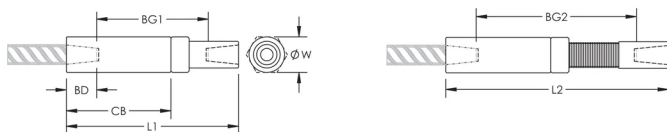

Rebar Size, Metric: 40 mm

Diameter ($\emptyset$): 70 mm

Length 1 (L1): 290 mm

Length 2 (L2): 374 mm

Bar Depth (BD): 57mm

Bar Gap 1 (BG1): 176mm

Bar Gap 2 (BG2): 260mm

Coupler Body (CB): 184mm

Unit Weight: 6.18 kg

Designed to Meet: AASHTO; ABNT NBR 8548:1984; ACI 318 Type 1 (125% Specified Yield); ACI 318 Type 2 (Specified Tensile); ACI 349; ACI 359; AS3600

Množství v balení: 3

DALŠÍ PODROBNOSTI O PRODUKTU

Bar dimensions and weights listed may vary by region. Coupler sizes not shown may be available by special order. Contact your nVent LENTON representative for more information.

DIAGRAMS

UPOZORNĚNÍ

Produkty nVent musí být instalovány a používány pouze tak, jak je uvedeno v instrukčních listech a materiálech pro školení nVent. Instrukční listy jsou k dispozici na www.nvent.com a od vašeho zástupce zákaznického servisu nVent. Nesprávná instalace, zneužití, nesprávné použití nebo jiný nedostatek úplného dodržování pokynů a varování nVent může způsobit selhání produktu, poškození majetku, vážné zranění osob a smrt a/nebo zrušit vaši záruku.