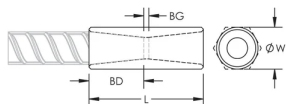

DALŠÍ PODROBNOSTI O PRODUKTU

Bar dimensions and weights listed may vary by region. Coupler sizes not shown may be available by special order. Contact your nVent LENTON representative for more information.

Suffix "EE" has been added to some part numbers to clarify design version among regions.

DIAGRAMS

UPOZORNĚNÍ

Produkty nVent musí být instalovány a používány pouze tak, jak je uvedeno v instrukčních listech a materiálech pro školení nVent. Instrukční listy jsou k dispozici na www.nvent.com a od vašeho zástupce zákaznického servisu nVent. Nesprávná instalace, zneužití, nesprávné použití nebo jiný nedostatek úplného dodržování pokynů a varování nVent může způsobit selhání produktu, poškození majetku, vážné zranění osob a smrt a/nebo zrušit vaši záruku.

North America

+1.800.753.9221

Option 1 – Customer Care

Option 2 – Technical

Support

Europe

Netherlands:

+31 800-0200135

France:

+33 800 901 793

Europe

Germany:

800 1890272

Other Countries:

+31 13 5835404