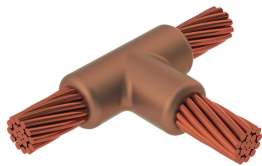

Cable to Cable

Power Utilities

nVent ERICO Cadweld graphite molds are designed and engineered for thousands of connection styles and conductor combinations.

DIAGRAMS

VLASTNOSTI

Forms a permanent, low resistance connection

Provides a molecular bond

nVent ERICO Cadweld Exothermic Connections are rated with the same current capacity as the conductor

Portable installation equipment with no external source of power required

Installers can be easily trained to make nVent ERICO Cadweld Exothermic Connections

Connections can be visually inspected

SPECIFIKACE

Table 1/1

Katalogové číslo	Mold Family	Conductor 1	Conductor 1 Outer Diameter, Nominal	Conductor 2	Conductor 2 Outer Diameter, Nominal
PAC2C2C	PA	1/0 Concentric	9.5 mm	1/0 Concentric	9.5 mm

DALŠÍ PODROBNOSTI O PRODUKTU

For applications such as computer room, tunnel or other low-ventilation areas, specify a smokeless nVent ERICO Cadweld Exolon mold. Add an XL prefix to the standard mold part number when ordering (for example, a TAC2Q2Q becomes XLTAC2Q2Q). Similarly, nVent ERICO Cadweld Exolon welding material is also designated by the XL prefix (for example, 150 becomes XL150).