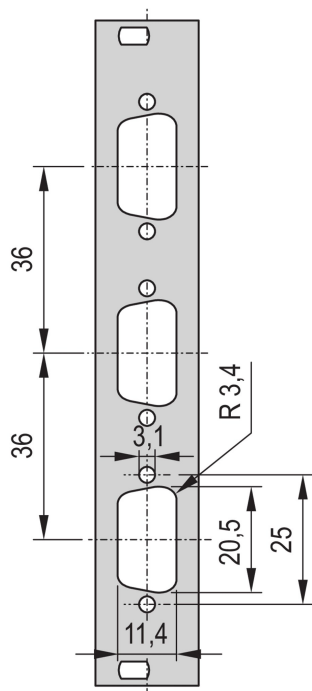

# 19" Front Panel With SUB-D Cut-Out

19" Front Panel with SUB-D Cut-Out or FDDI Cut-Out.

## VLASTNOSTI

19" Front Panel with Cutout for Sub-D, ST type 3 or FDDI

## SPECIFIKACE

<b>Hloubka (D):</b>	2.5mm
<b>Materiál:</b>	Hliník
<b>Accessory Type:</b>	Front panel
<b>Product Type:</b>	Front Panel

Table 1/2

Katalogové číslo	Rack Height	Rack Width	Množství v balení	Front Finish	Rear Finish	Number of Pins
30118-334	3U	4HP	1	Painted	Conductive	(1) 25
30118-332	3U	4HP	1	Painted	Conductive	(3) 9
30118-335	3U	4HP	1	Painted	Conductive	(2) 25
30118-338	3U	4HP	1	Painted	Conductive	(1) 9
30118-336	3U	4HP	1	Painted	Conductive	(2) 9