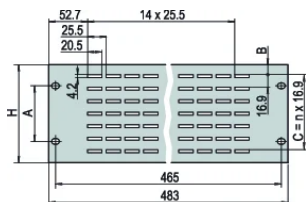

DIAGRAMS

UPOZORNĚNÍ

Produkty nVent musí být instalovány a používány pouze tak, jak je uvedeno v instrukčních listech a materiálech pro školení nVent. Instrukční listy jsou k dispozici na www.nvent.com a od vašeho zástupce zákaznického servisu nVent. Nesprávná instalace, zneužití, nesprávné použití nebo jiný nedostatek úplného dodržování pokynů a varování nVent může způsobit selhání produktu, poškození majetku, vážné zranění osob a smrt a/nebo zrušit vaši záruku.

North America

All locations
+1.763.422.2661
Chat with us:
nvent.com/schroff

Europe

Straubenhardt, Germany
+49.7082.794.0
Betschdorf, France
+33.3.88.90.64.90
Warsaw, Poland
+48.22.209.98.35
Assago, Italy
+39.02.932.7141
Chat with us:
nvent.com/schroff

Asia

Shanghai, China
+86.21.2412.6943
Qingdao, China
+86.532.8771.6101
Singapore
+65.6768.5800
Shin-Yokohama, Japan
+81.45.476.0271
Chat with us:
nvent.com/schroff

Middle East & India

Dubai, United Arab Emirates
+971.4.378.1700
Bangalore, India
+91.80.6715.2001
Istanbul, Turkey
+90.216.250.7374
Chat with us:
nvent.com/schroff

Naše portfolio silných značek:

CADDY ERICO HOFFMAN ILSCO SCHROFF TRACHTE