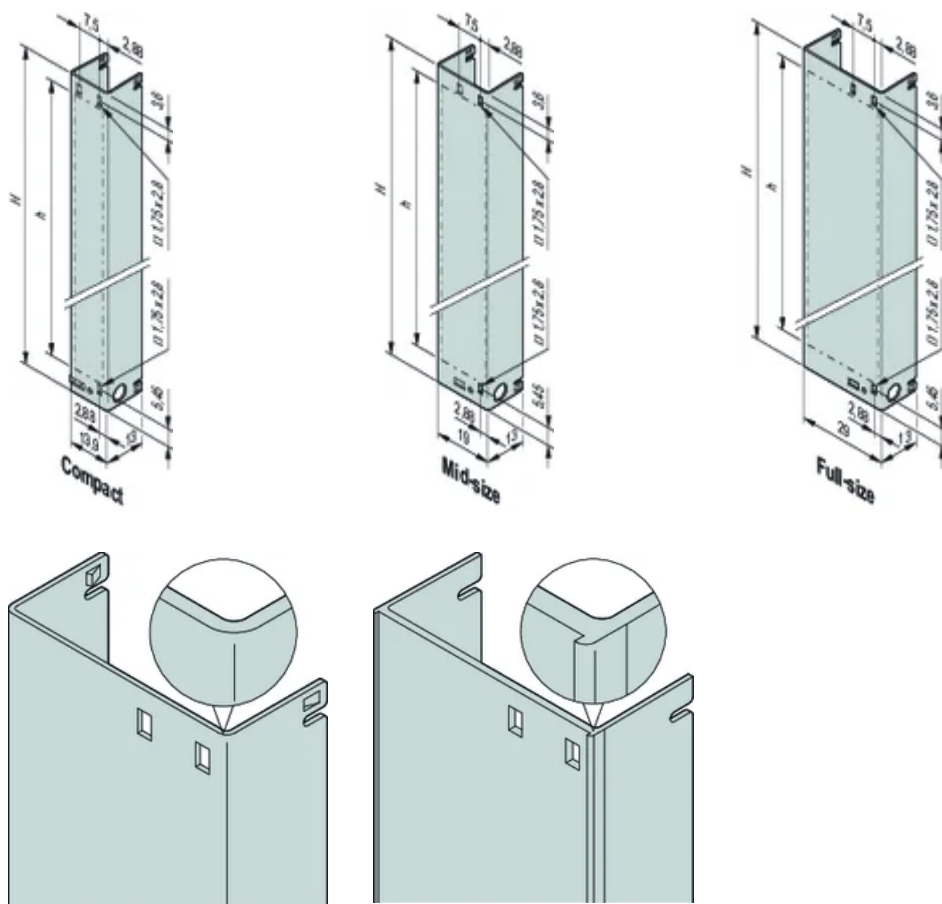

Katalogové číslo	Výška (H)	Rack Width	Design Feature	Materiál	Povrchová úprava	Množství v balení
30849-682	73.8mm	6HP	Full-Size	Hliník	Passivated	1
30849-407	148.8mm	6HP	Full-Size	Stainless Steel		1
30849-404	73.8mm	6HP	Full-Size	Stainless Steel		1
30849-670	148.8mm	4HP		Hliník	Passivated	1

Table 2/2

Katalogové číslo	Front Finish	Rear Finish	Hloubka (D)	Šířka (W)
30849-658	Raw	Raw	2.5mm	19mm
30849-694	Raw	Raw	2.5mm	29mm
30849-406	Raw	Raw	1mm	19mm
30849-402	Raw	Raw	1mm	13.9mm
30849-403	Raw	Raw	1mm	19mm
30849-682	Raw	Raw	2.5mm	29mm
30849-407	Raw	Raw	1mm	29mm
30849-404	Raw	Raw	1mm	29mm
30849-670	Raw	Raw	2.5mm	19mm

DIAGRAMS