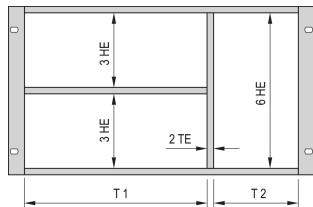

# Combined Mounting Kit for Chassis

The combined mounting enable the option to split a 6 U high subrack or case in 2 x 3 U and 6 U sections. Different versions are available.

## VLASTNOSTI

Designed to accept Euroboards (100 mm high) and double Euroboards (233.35 mm high)

Subdivision of the 6 U assembly area into: 2 x 3 U, 1 x 6 U