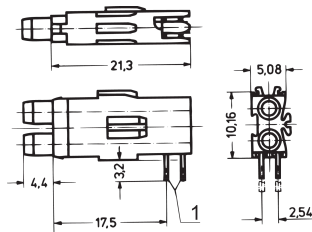

# Double Test Socket, Ø 2 mm

Double test sockets for mounting plane 1 and 2, short and long type.

Solder temperature should only be applied for a maximum of 5 seconds. The plastic body should be protected from the solder wave when wave soldering.

## SPECIFIKACE

**Diameter:** 2mm  
**Product Type:** Socket

Table 1/2

Katalogové číslo	Typ	Množství v balení	Napětí střídavé	Maximální proud	Test Voltage @ 50 Hz	Okolní teplota
69004-089	Long, Mounting Plane 1	1	30V	1A	1kV	-25 to 70°C
69004-131	Short, Mounting Plane 1	1	30V	1A	1kV	-25 to 70°C
69004-090	Long, Mounting Plane 2	10	30V	1A	1kV	-25 to 70°C

## DALŠÍ PODROBNOSTI O PRODUKTU

Dimensions of connecting pins: 0.3 × 0.6 mm.

Required front panel drill hole: Ø 4 mm.

Please take into consideration that deliveries may be carried out in the stated SPQs (SPQ, e.g. 5 pieces, 10 pieces, 50 pieces, etc.). Differing order quantities (e.g. 2 pieces) may be changed to the next possible delivery quantity = Standard Pack Quantity.