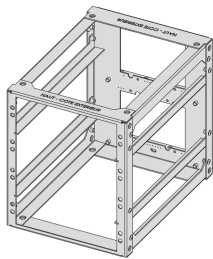

On Board Rack 6 U, 36 HP

KATALOGOVÉ ČÍSLO

10170-013

Suitable for ongoing vibrations, shock, high temperatures, and high humidity.

CERTIFICATIONS

VLASTNOSTI

For mobile railway applications

Suitable for ongoing vibrations, shock, high temperatures, and high humidity

Suitable for 1, 2, or 3 U SNCF subracks (NF F61-005, CF 60-002)

Rear side is equipped for standard connectors; crossbar can be custom-coded for the SNCF coding pins

Crossbar with integrated cable channel

Several racks can be stacked or fitted in rows

Produced using a welding process, certified to EN 15085 (CL2)

Stainless Steel welds passivated to prevent corrosion

VLASTNOSTI PRODUKTU

Produktová řada: On Board Rack

Rack Height: 6U

Výška: 290mm

Rack Width: 36HP

Šířka: 252.65mm

Množství v balení: 1

Complies With: SNCF NFF 61005; SNCF NFF 60002

Hloubka: 341.8mm

Frame Material: Ocel