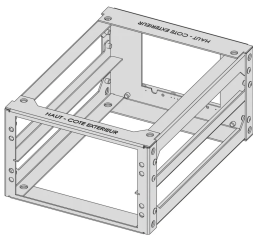

On Board Rack 3 U, 36 HP

KATALOGOVÉ ČÍSLO

10170-015

Suitable for ongoing vibrations, shock, high temperatures, and high humidity.

CERTIFICATIONS

VLASTNOSTI

For mobile railway applications

Suitable for ongoing vibrations, shock, high temperatures, and high humidity

Suitable for 1, 2, or 3 U SNCF subracks (NF F61-005, CF 60-002)

Rear side is equipped for standard connectors; crossbar can be custom-coded for the SNCF coding pins

Crossbar with integrated cable channel

Several racks can be stacked or fitted in rows

Produced using a welding process, certified to EN 15085 (CL2)

Stainless Steel welds passivated to prevent corrosion

VLASTNOSTI PRODUKTU

Produktová řada: On Board Rack

Rack Height: 3U

Výška: 156.7mm

Rack Width: 36HP