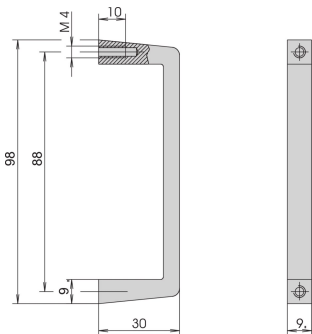

Front Handle, Width 9 mm, Height 98 mm

KATALOGOVÉ ČÍSLO

10501-003

Slim Aluminium profile front handle, 9 mm. The assembly of the handle will be done from the rear side.

CERTIFICATIONS

VLASTNOSTI

Static load-carrying capacity 30 kg/pair

The assembly of the handle will be done from the rear side

VLASTNOSTI PRODUKTU

Product Type: Handle

Works With: Subracks; Chassis; Front Panels

Typ rukojeti: Straight

Šířka: 9mm

Materiál: Hliník

Barva: Silver

Static Load: 30kg

Množství v balení: 1

Povrchová úprava: Anodized

DALŠÍ PODROBNOSTI O PRODUKTU

Please take into consideration that deliveries may be carried out in the stated SPQs (SPQ, e.g. 5 pieces, 10 pieces, 50 pieces, etc.). Differing order quantities (e.g. 2 pieces) may be changed to the next possible delivery quantity = Standard Pack Quantity.