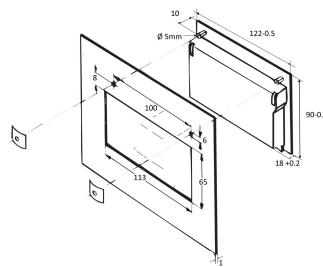

Folding Plastic Handle

KATALOGOVÉ ČÍSLO

10505-014

Folding handles can be used instead of the pre-mounted handles shells.

CERTIFICATIONS

VLASTNOSTI

Static load-carrying capacity 20 kg/pair

Lock-in in folded and unfolded position

For case protection class up to IP 40

VLASTNOSTI PRODUKTU

Product Type: Handle

Typ: Static

Works With: Cases

Typ rukojeti: Folding Handle

Materiál: Polyamide 6

Barva: Grey

Static Load: 20kg

Množství v balení: 1

Net Weight: 0.088kg

DALŠÍ PODROBNOSTI O PRODUKTU

Please take into consideration that deliveries may be carried out in the stated SPQs (SPQ, e.g. 5 pieces, 10 pieces, 50 pieces, etc.). Differing order quantities (e.g. 2 pieces) may be changed to the next possible delivery quantity = Standard Pack Quantity.