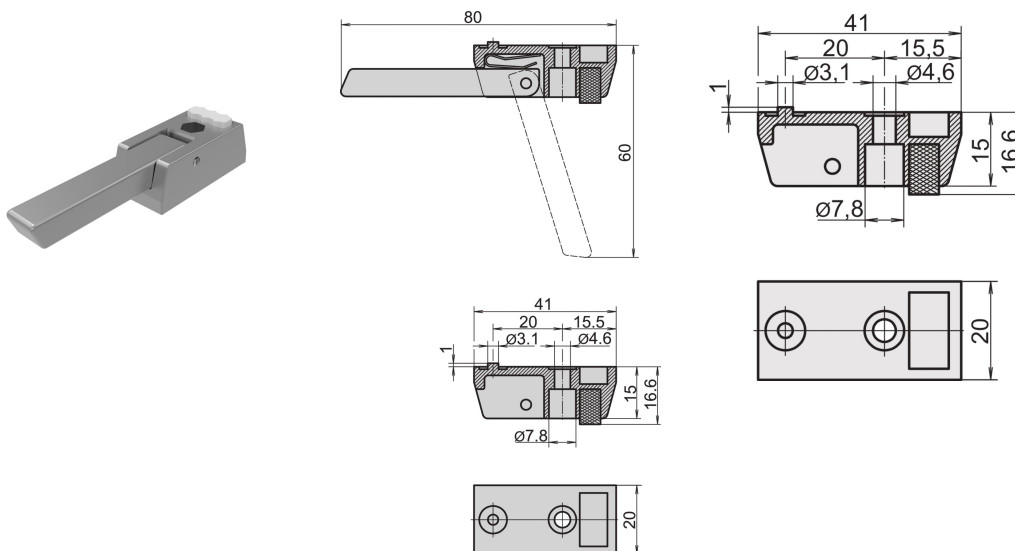

## KATALOGOVÉ ČÍSLO

**10603-002**

The tip-up feet from aluminum die cast material enable mounting on the bottom plate of a case. Available with or without tip-up function. Color RAL 9006 White Aluminum.

## VLASTNOSTI

Positioning of case is secured by anti-slip rubber inserts

Can be used instead of standard feet

Load-carrying capacity: 50 kg per foot, max case weight 40 kg

Mounting holes are provided in bottom cover of the cases