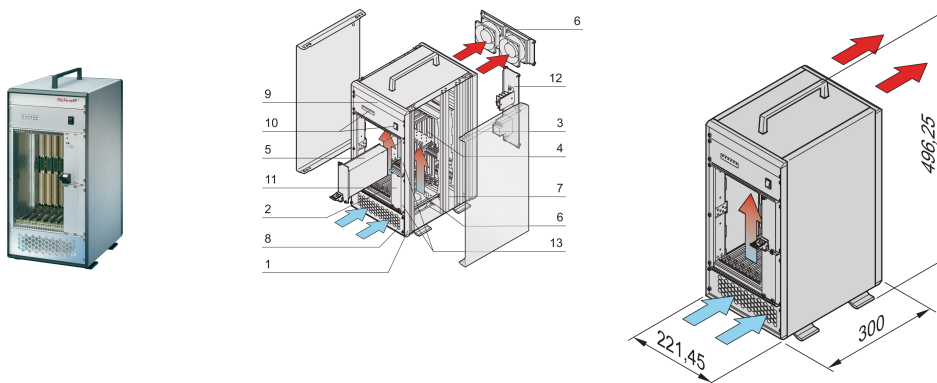

## KATALOGOVÉ ČÍSLO

**10836-045**

VME64 tower system for 7 VME64x boards 6 U, 160 mm. The power for the system is created by a pluggable power supply. A fan control module monitors the fans, the temperature and voltage.

Backplane VME64x 7 slot, 6 U, J1/J2 monolithic without P0 connector, Rear I/O option, in accordance with VITA 1-1994 and 1.1-1997

Heat dissipation by 2 fans, cooling from front to rear side; temperature-controlled by fan control module (FCM)

## VLASTNOSTI PRODUKTU

Product Type: System

Number of Slots: 7

Typ: Tower

Backplane Type: 6 U VME64 Extension

Data Transfer: VME64; VME2eSST

Power per Slot: 30W

Vstupní napětí AC: 100 – 240V