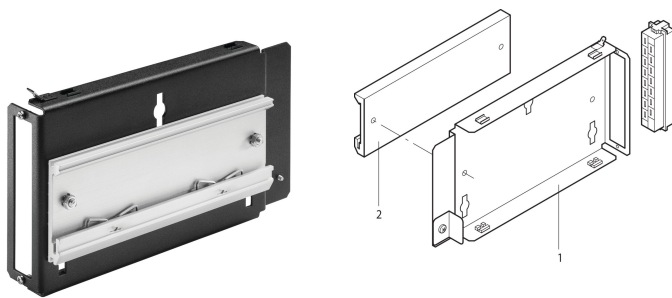

PSU Wall-Mounting Bracket for 19" PSU

KATALOGOVÉ ČÍSLO

11000-001

Wall mounting bracket for nVent SCHROFF 19" Power Supplies.

CERTIFICATIONS

VLASTNOSTI

Suitable for 19"-compatible 3 U PSUs

Wall mounting bracket can be assembled in any position with screws

Horizontal rail adaptor is bolted to wall mounting bracket, then the 19" PSU can be clipped to a horizontal rail

VLASTNOSTI PRODUKTU

Product Type: Adapter

Typ: Wall Mount

Works With: Systems

Materiál: Ocel