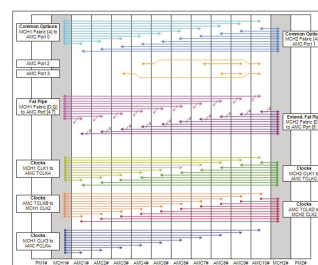

## KATALOGOVÉ ČÍSLO

11850-011

The double AMC card cage on the right hand side can hold either 4 Double Full-size AMCs or, with the optional splitting kit, 8 Single Full-size AMCs.