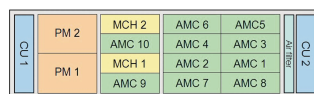

## KATALOGOVÉ ČÍSLO

11850-011

The double AMC card cage on the right hand side can hold either 4 Double Full-size AMCs or, with the optional splitting kit, 8 Single Full-size AMCs.